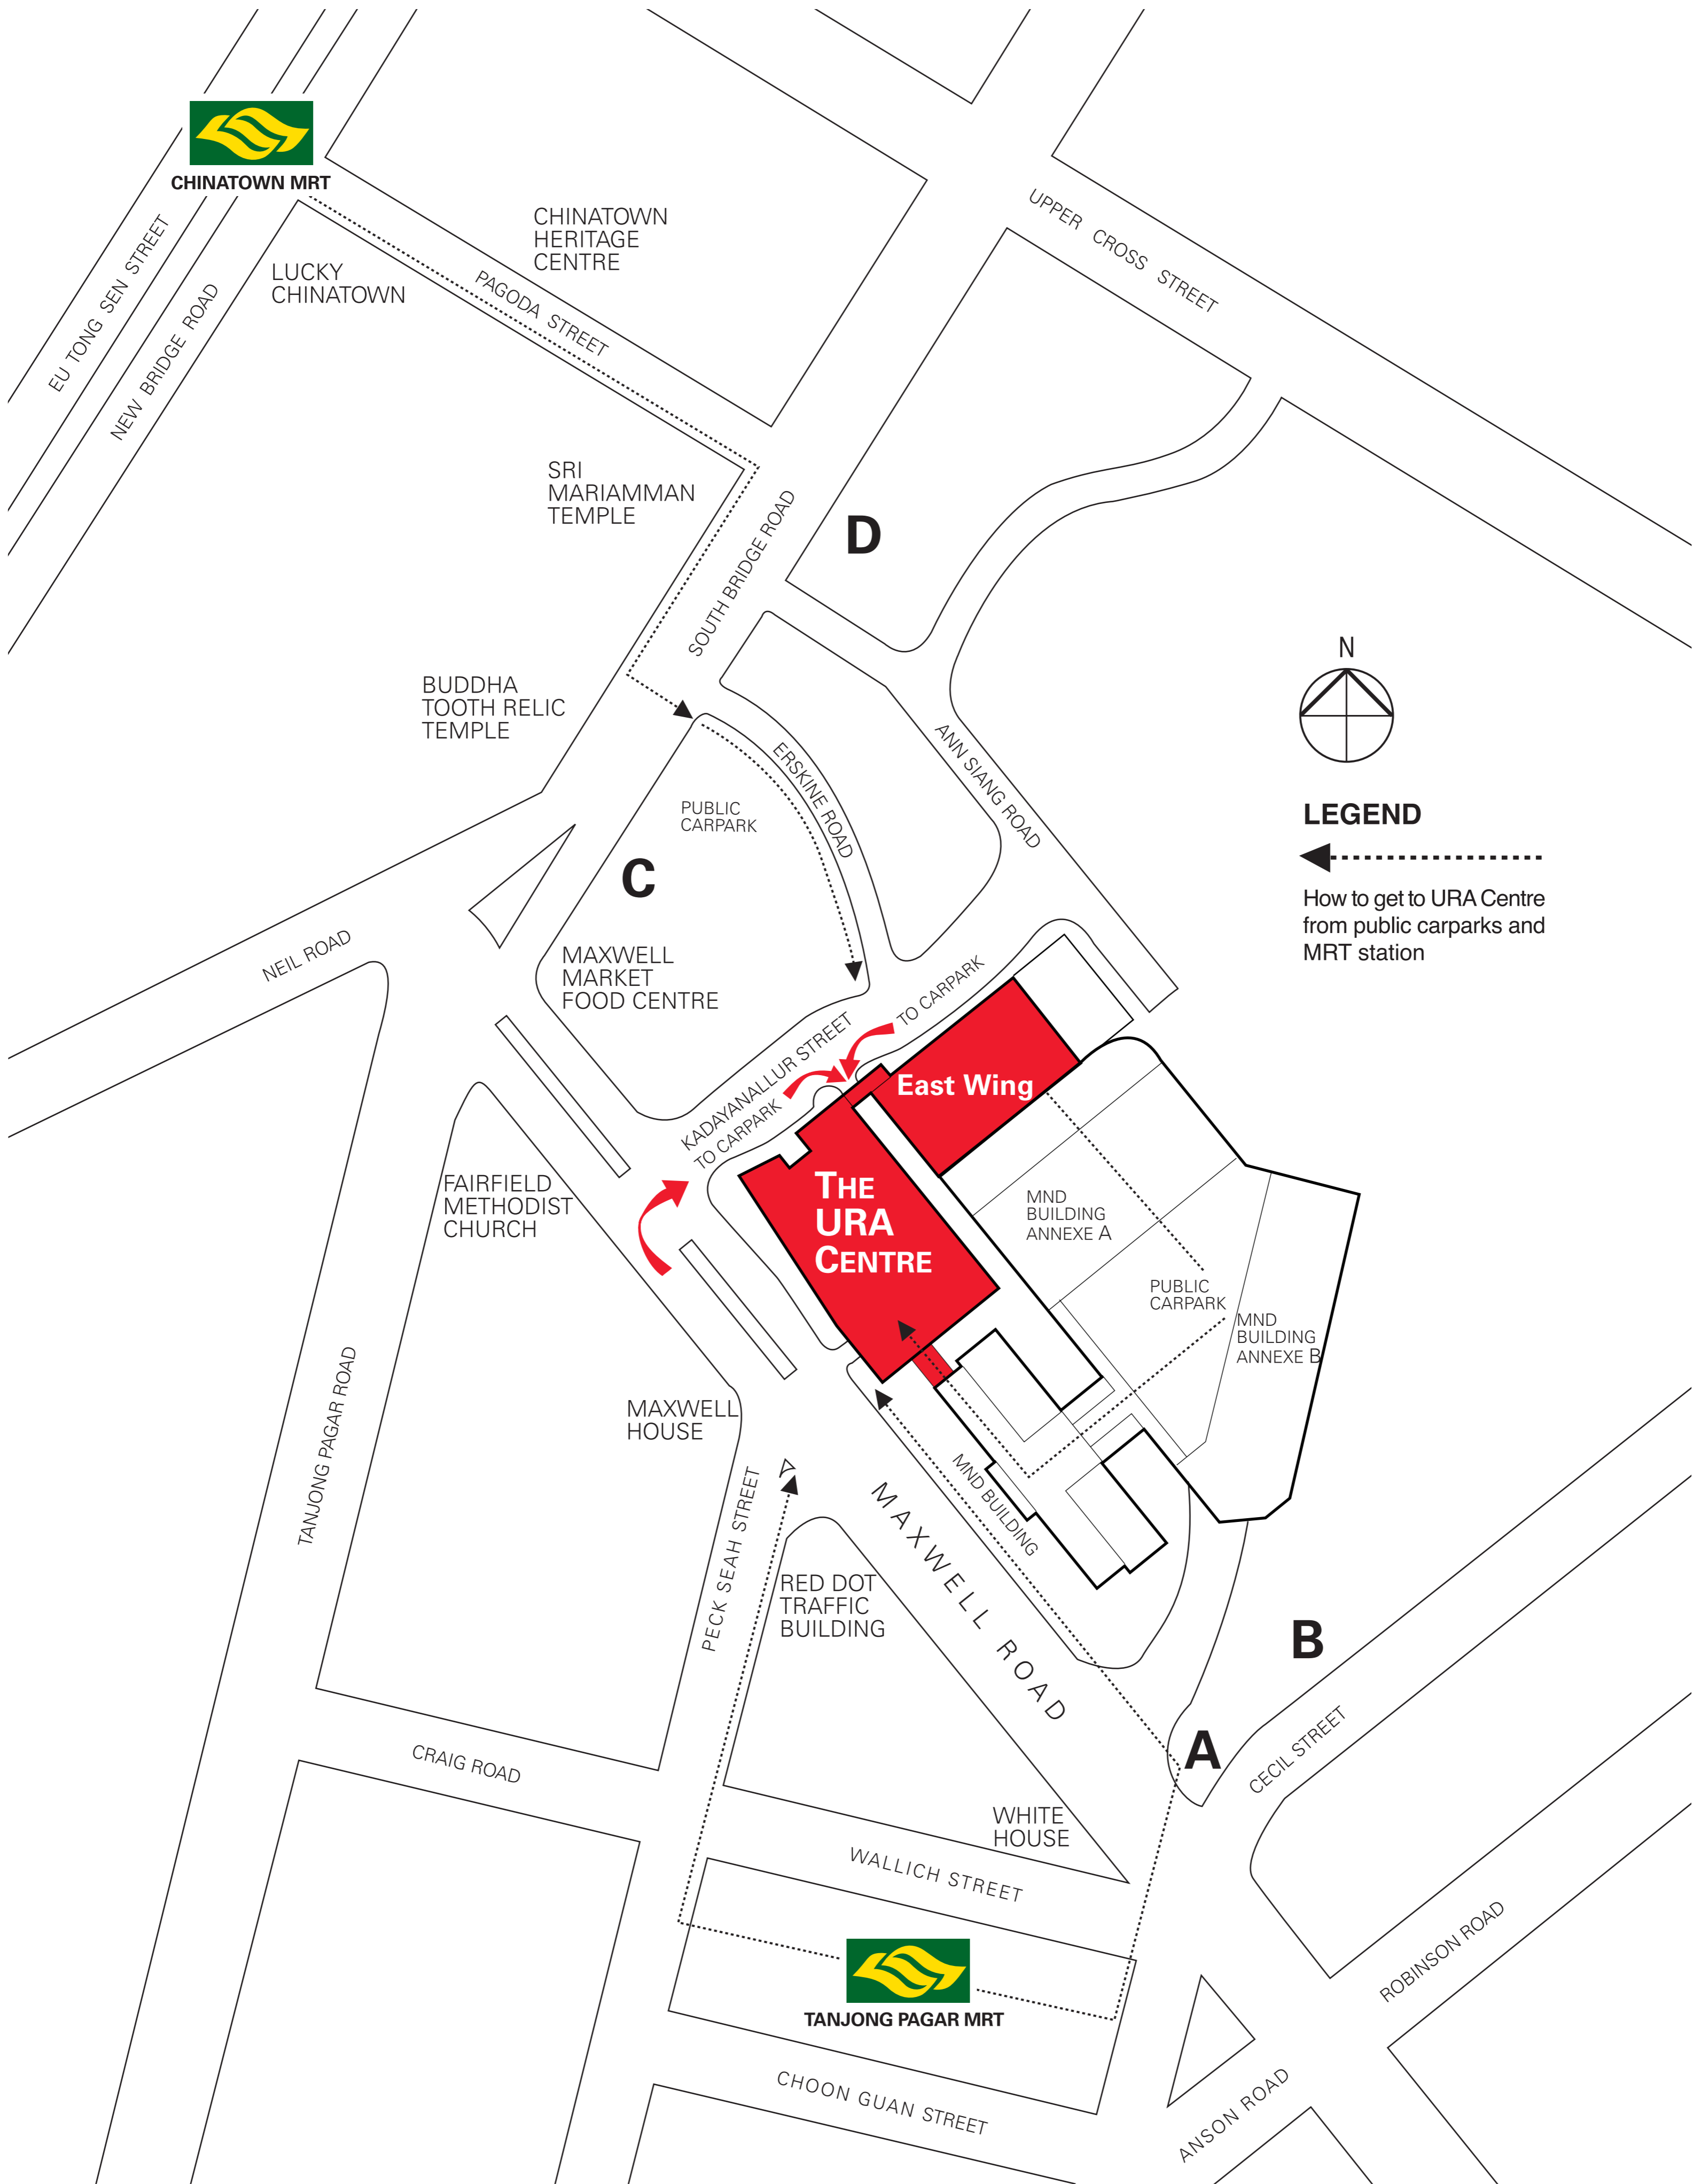

CHINATOWN MRT

**LEGEND**

How to get to URA Centre from public carparks and MRT station